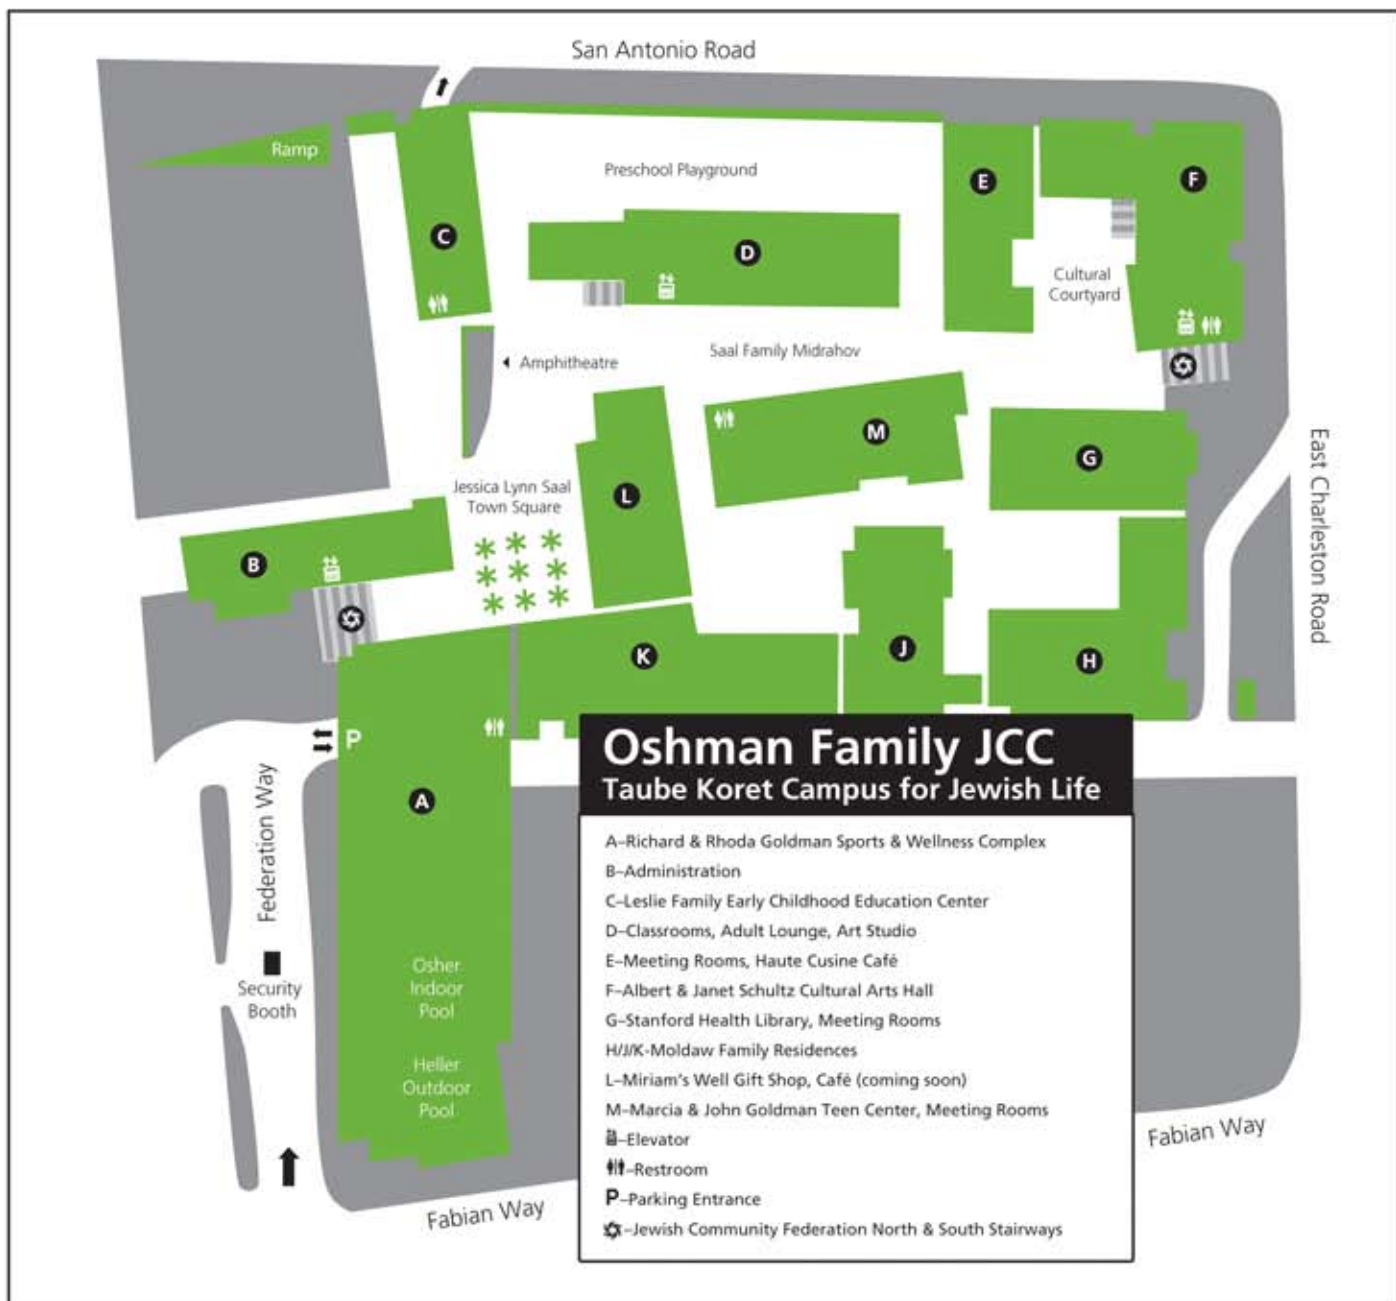

CAMPUS MAP & DIRECTIONS

Oshman Family JCC Taube Koret Campus for Jewish Life

3921 Fabian Way
Palo Alto 94303
(650) 223-8700

DIRECTIONS

Going either North or South on Highway 101:
Take the San Antonio Road South exit toward Los Altos
Right on Charleston Road
Right on Fabian Way
Enter driveway & parking garage on the right

Going either North or South on Interstate 280:

Take the El Monte Avenue East exit
Left on Foothill Expressway
Right on San Antonio Road
Left on Charleston Road
Right on Fabian Way
Enter driveway & parking garage on the right

PARKING

From Fabian Way, enter driveway and parking garage on the right. Locked bicycle parking is available in the garage.